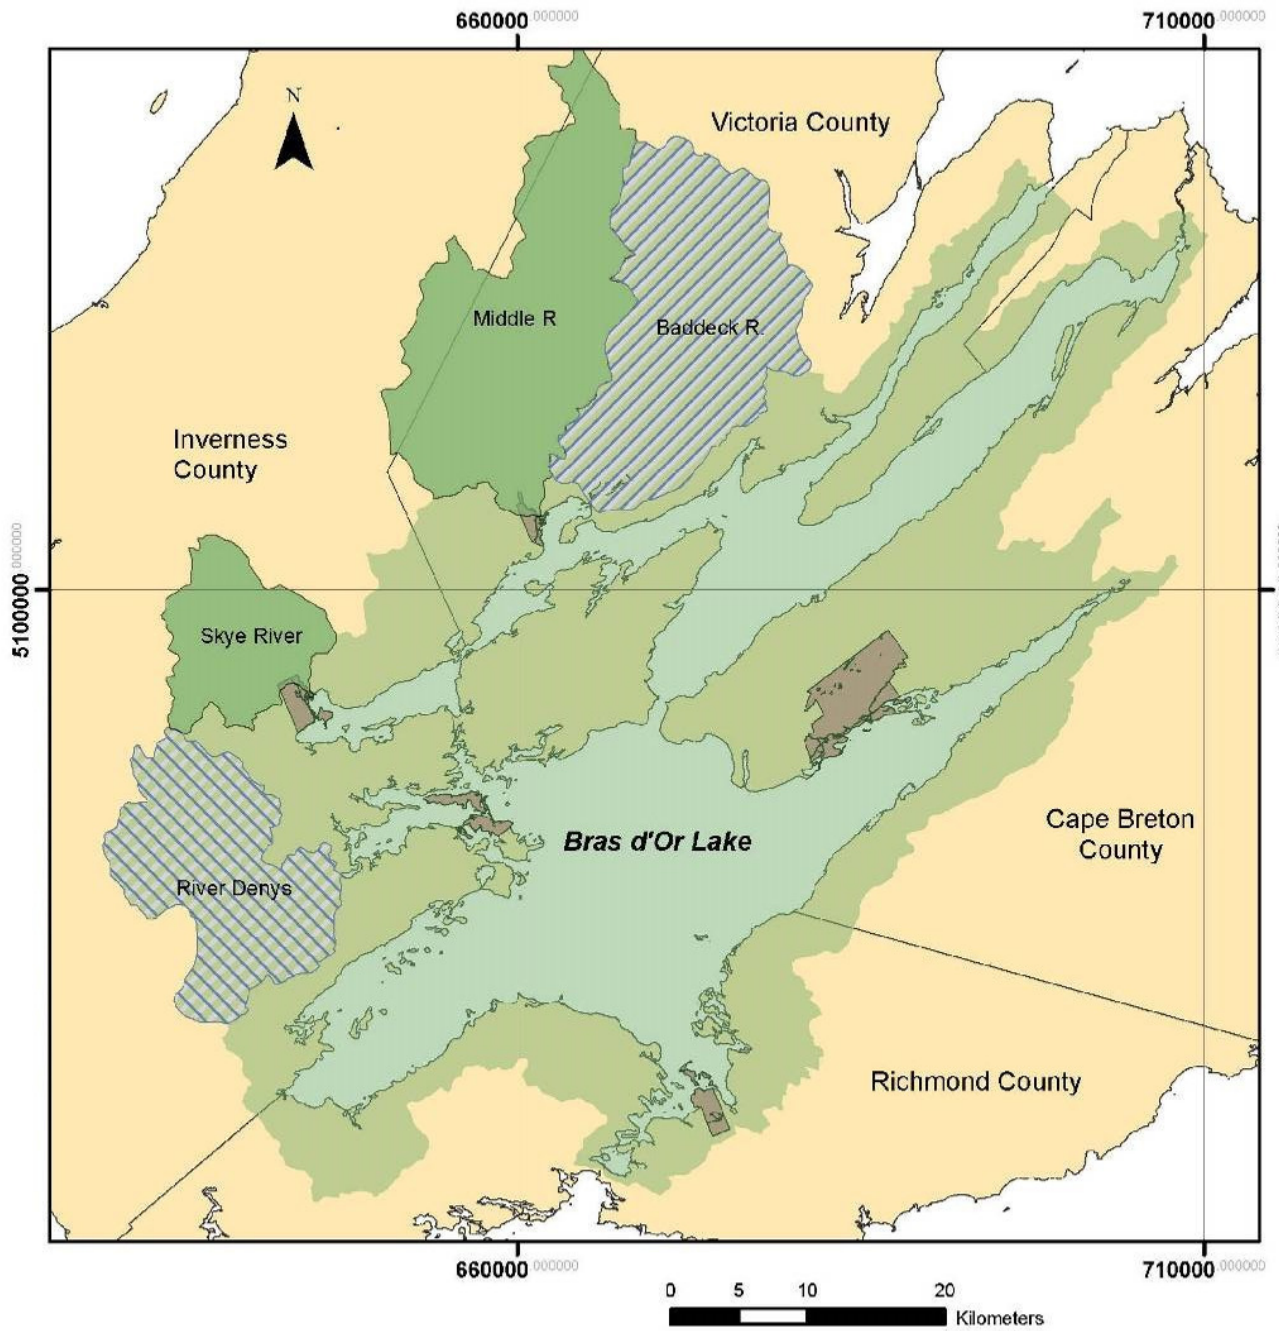

**MAJOR SUB-WATERSHEDS  
of the  
Bras d'Or Lake Watershed**

**Legend**

- Skye River
- River Denys
- Baddeck River
- Middle River
- Brasd'Or Lake - watershed
- First Nations Reserves
- Basemap

County basemaps downloaded from  
GenNova Portal  
Service Nova Scotia and Municipal Relations

Bras d'Or Lake watershed boundary courtesy of  
Nova Scotia Department of Environment

Projection: Universal Transverse Mercator  
Geodetic Datum: NAD 83 CSRS UTM Zone 20

Subwatersheds drawn from 5 m contours