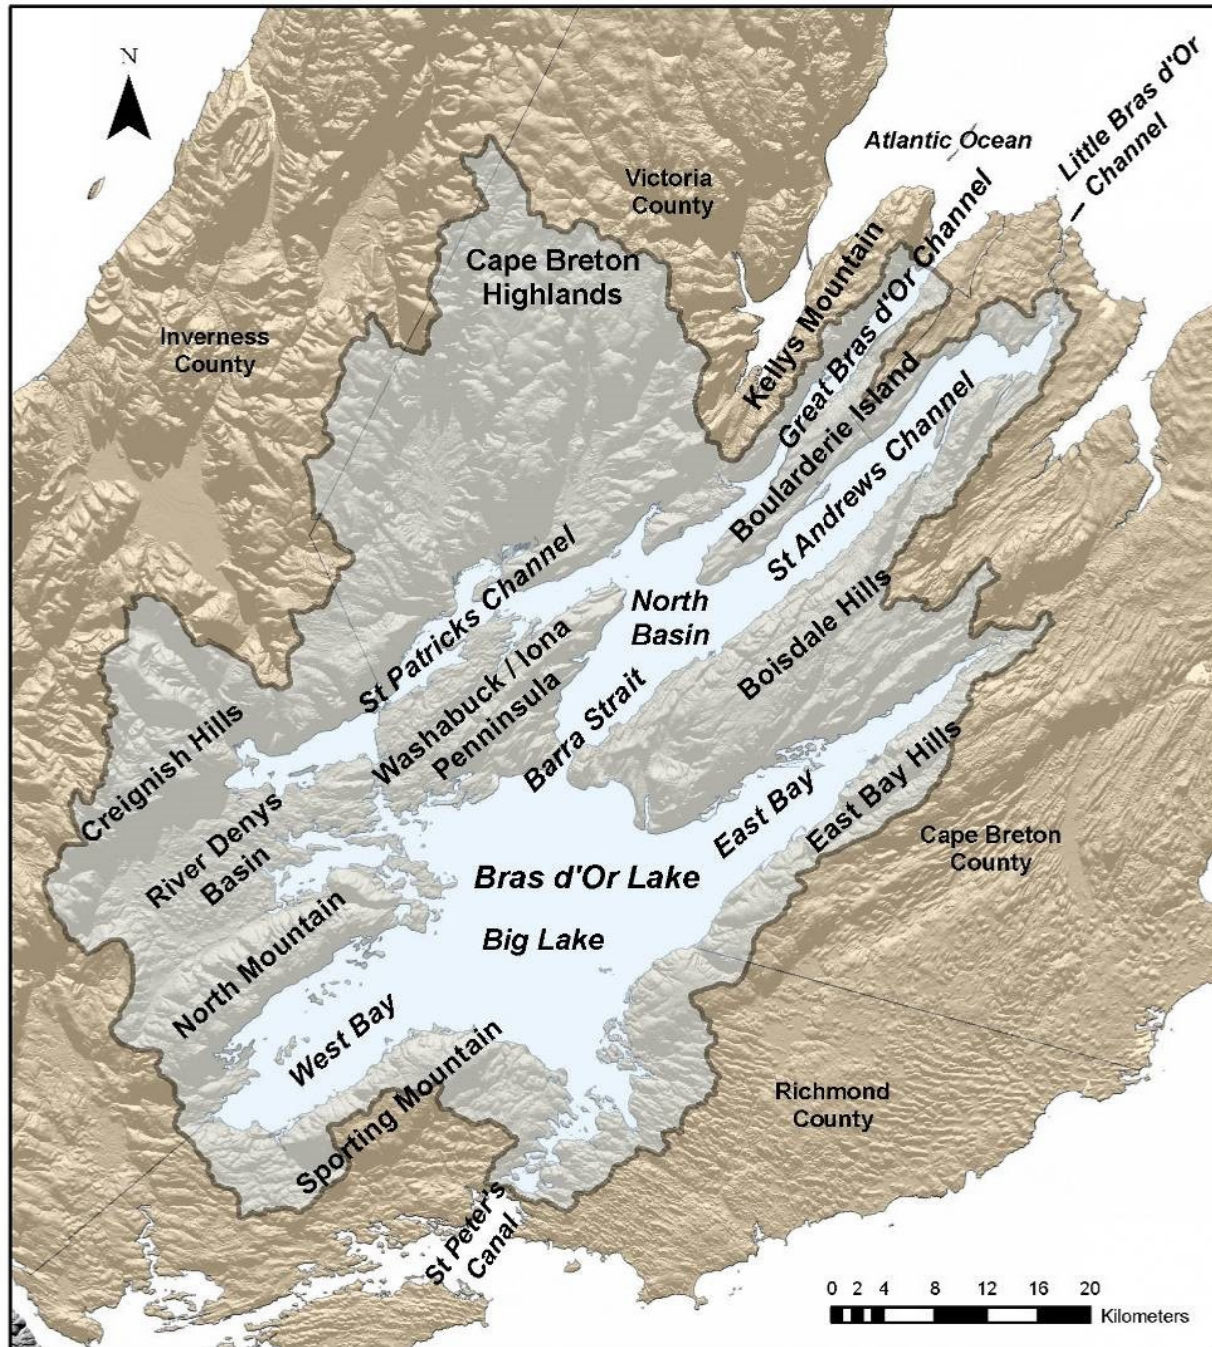

PHYSICAL FEATURES
Bras d'Or Lake Watershed

Legend

-  Bras d'Or Lake Watershed Boundary
-  County Lines

*Bras d'Or Lake watershed boundary courtesy of
Nova Scotia Department of Environment*

*Bras d'Or Lake
Biosphere Reserve Association*