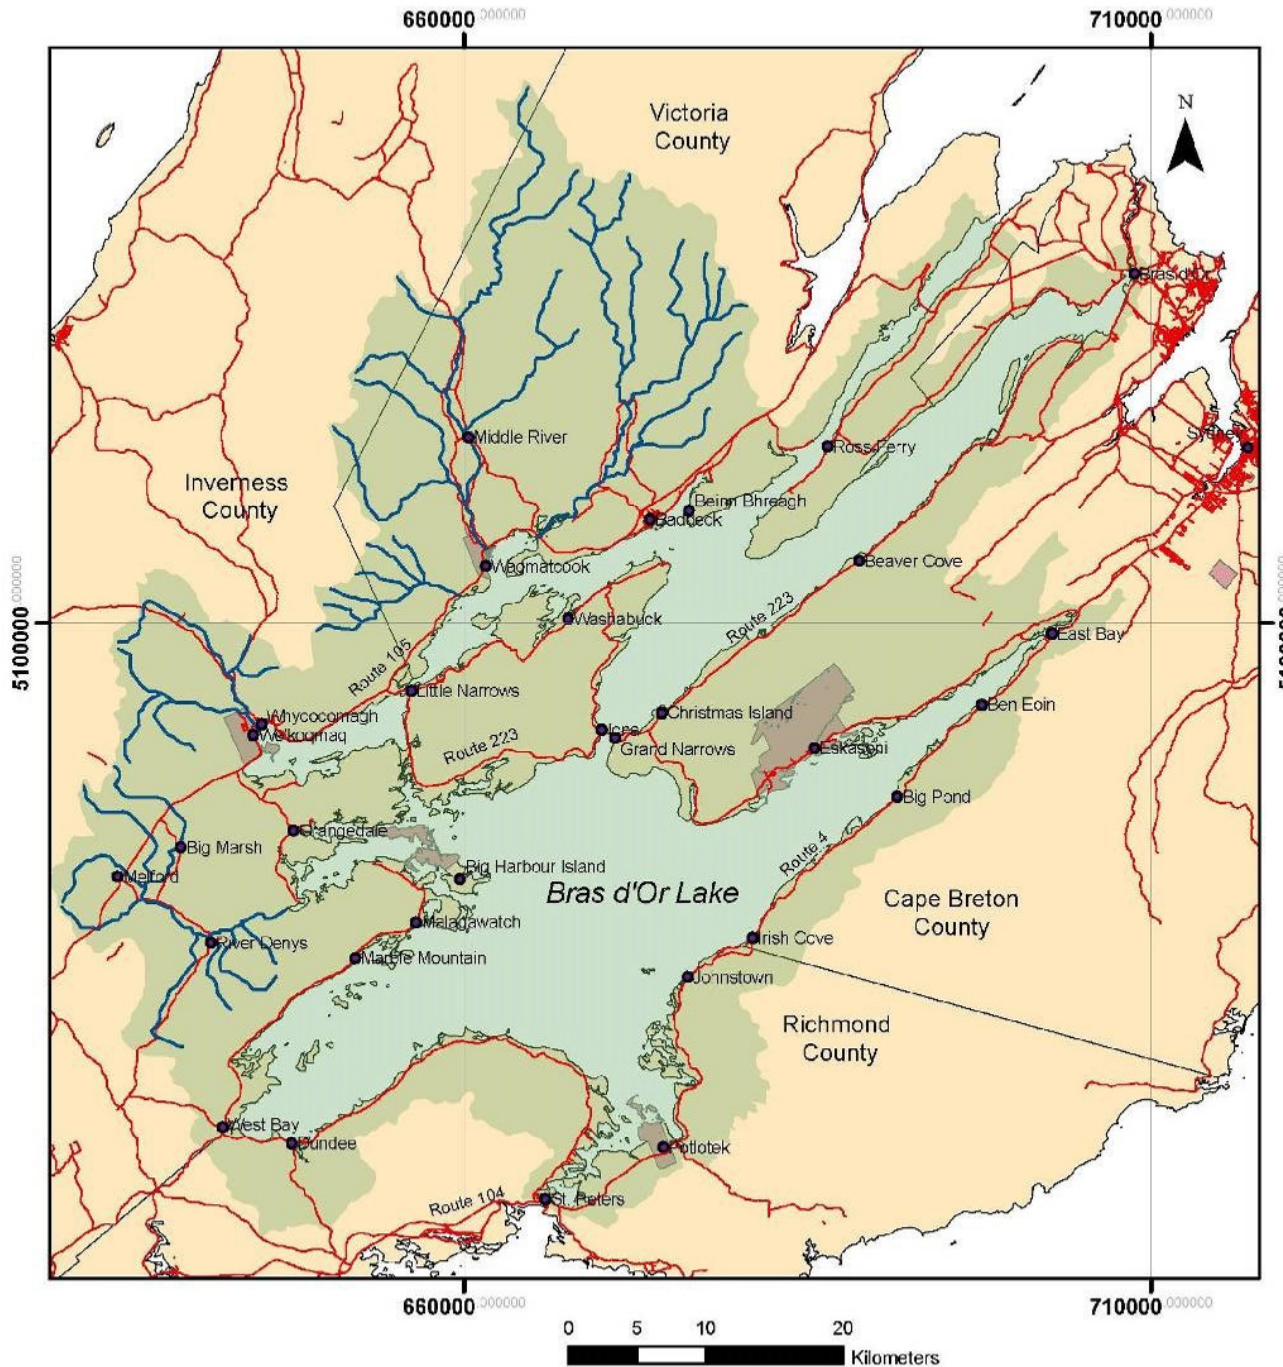

**COMMUNITIES**  
**Bras d'Or Lake Watershed**

**Legend**

-  Main Roads
-  Bras d'Or Lake Watershed
-  Basemap
-  First Nations Reserves
-  Drainage

County basemaps downloaded from GeoNova Portal  
Service Nova Scotia and Municipal Relations

Bras d'Or Lake watershed boundary courtesy of Nova Scotia Department of Environment

Projection: Universal transverse Mercator  
Geodetic Datum: NAD 83 CSRS UTM Zone 20

*Bras d'Or Lake*  
*Biosphere Reserve Association*