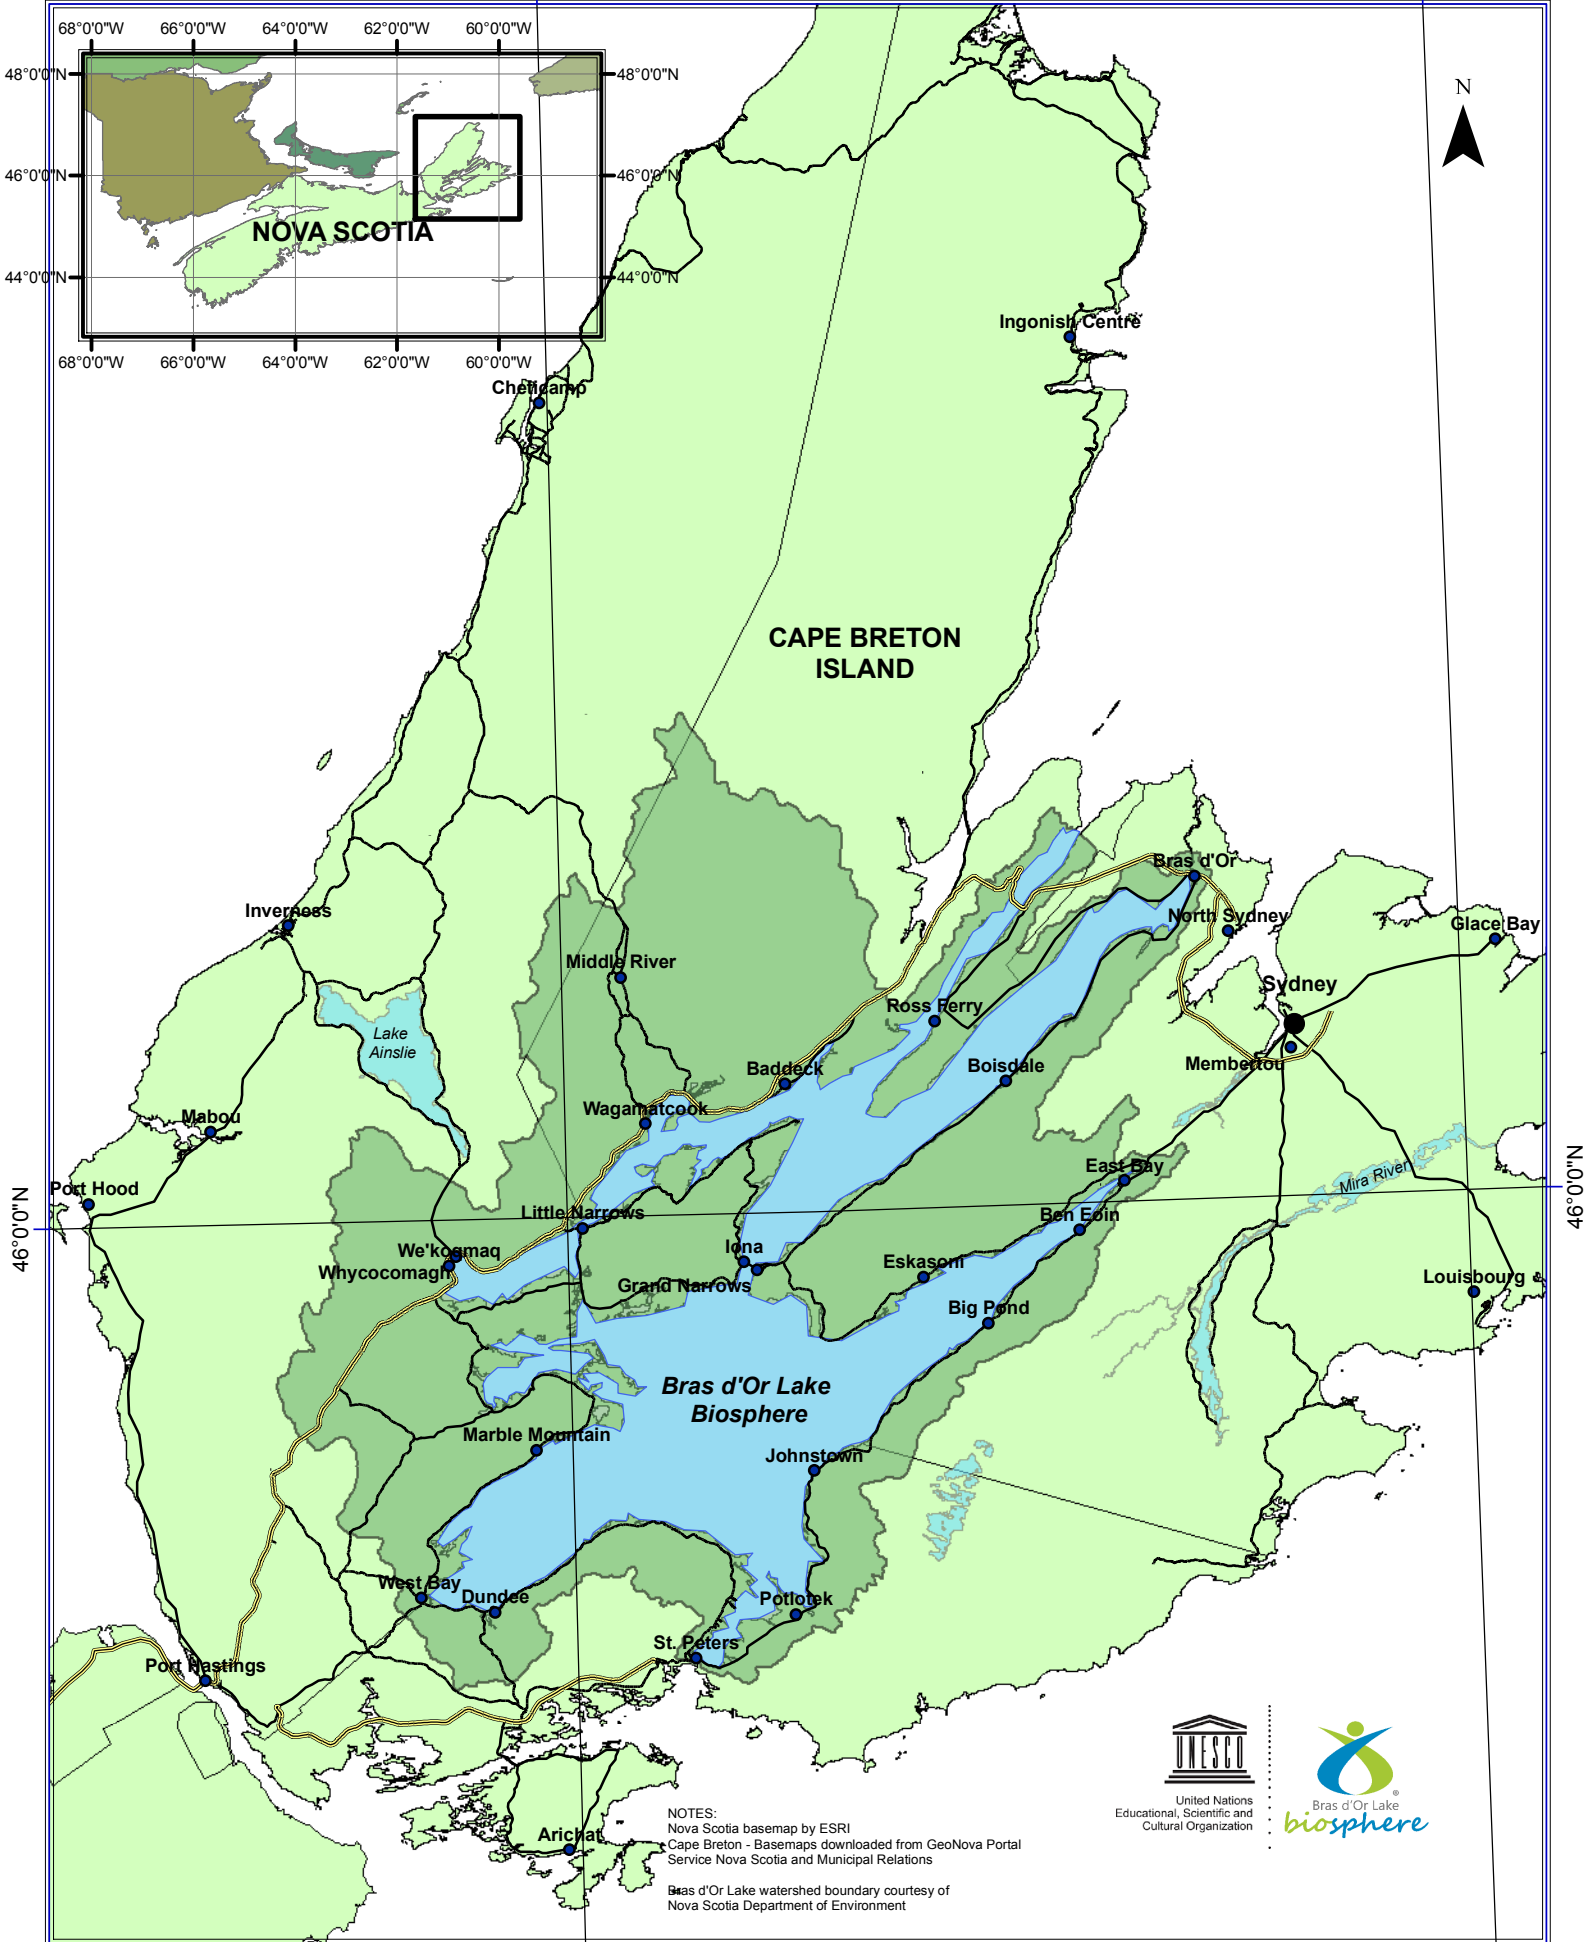

61°0'0"W

60°0'0"W

NOTES:  
 Nova Scotia basemap by ESRI  
 Cape Breton - Basemaps downloaded from GeoNova Portal  
 Service Nova Scotia and Municipal Relations  
 Bras d'Or Lake watershed boundary courtesy of  
 Nova Scotia Department of Environment

61°0'0"W

60°0'0"W

46°0'0"N

46°0'0"N

48°0'0"N  
46°0'0"N  
44°0'0"N

48°0'0"N  
46°0'0"N  
44°0'0"N